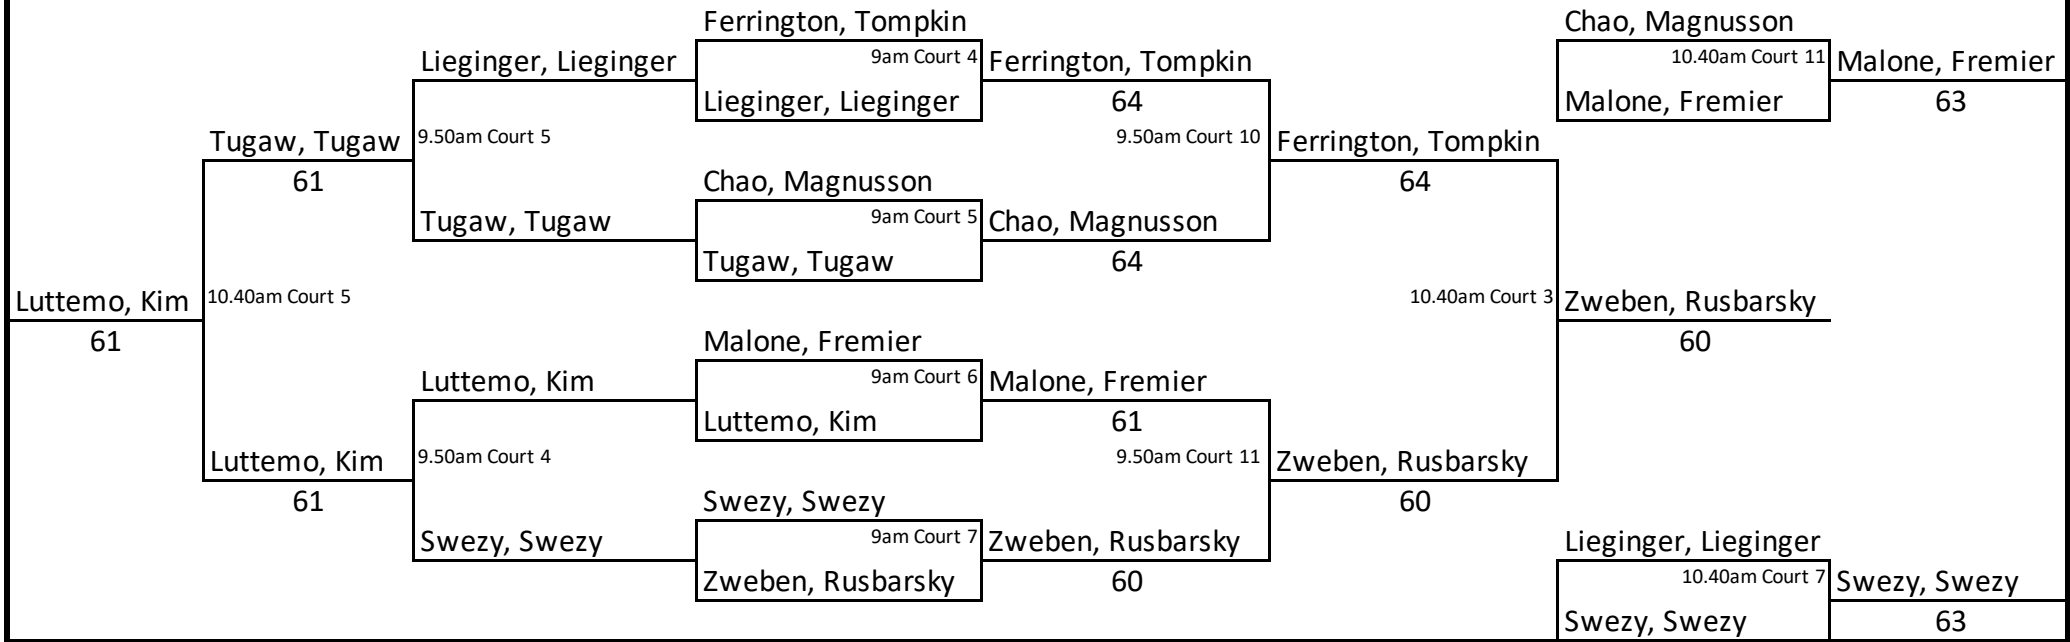

**GROUP NORTH**

**GROUP SOUTH**

**GROUP WEST**

**GROUP EAST**

Monash, See

12pm Court 2

Valente, Valente

Valente, Valente

64 26 64