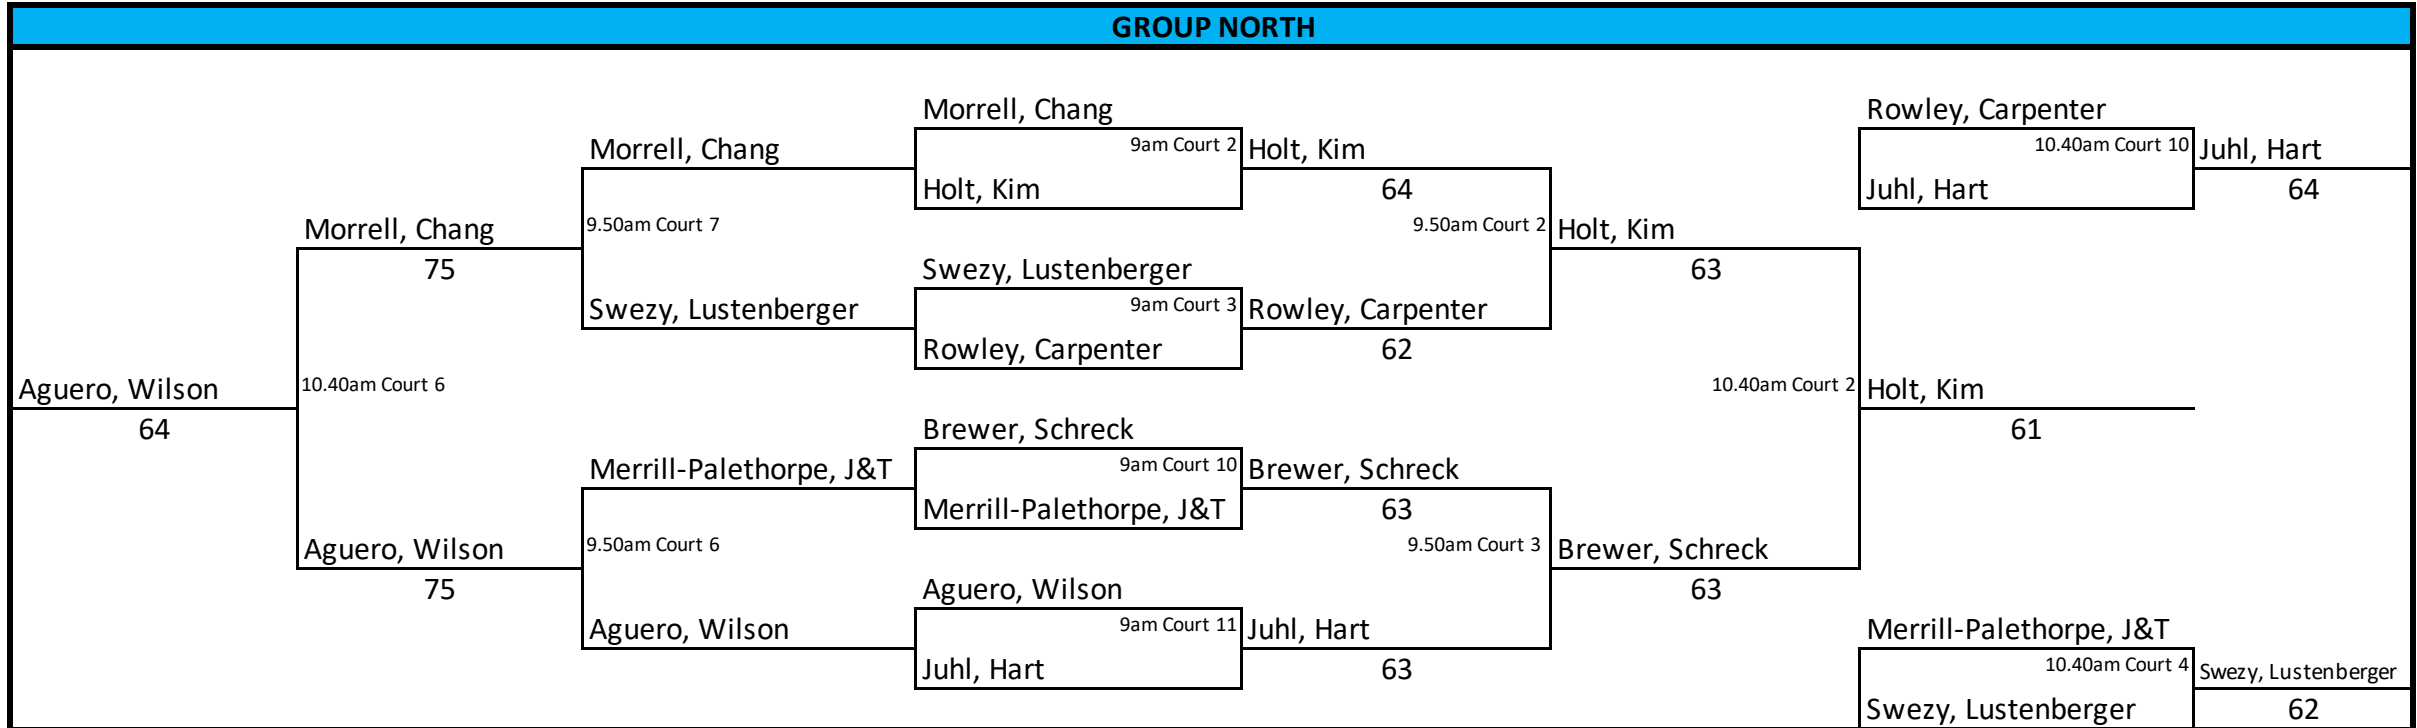

**GROUP NORTH**

**GROUP SOUTH**

**GROUP WEST**

**GROUP EAST**

Monash, See

12pm Court 2

Valente, Valente

Valente, Valente