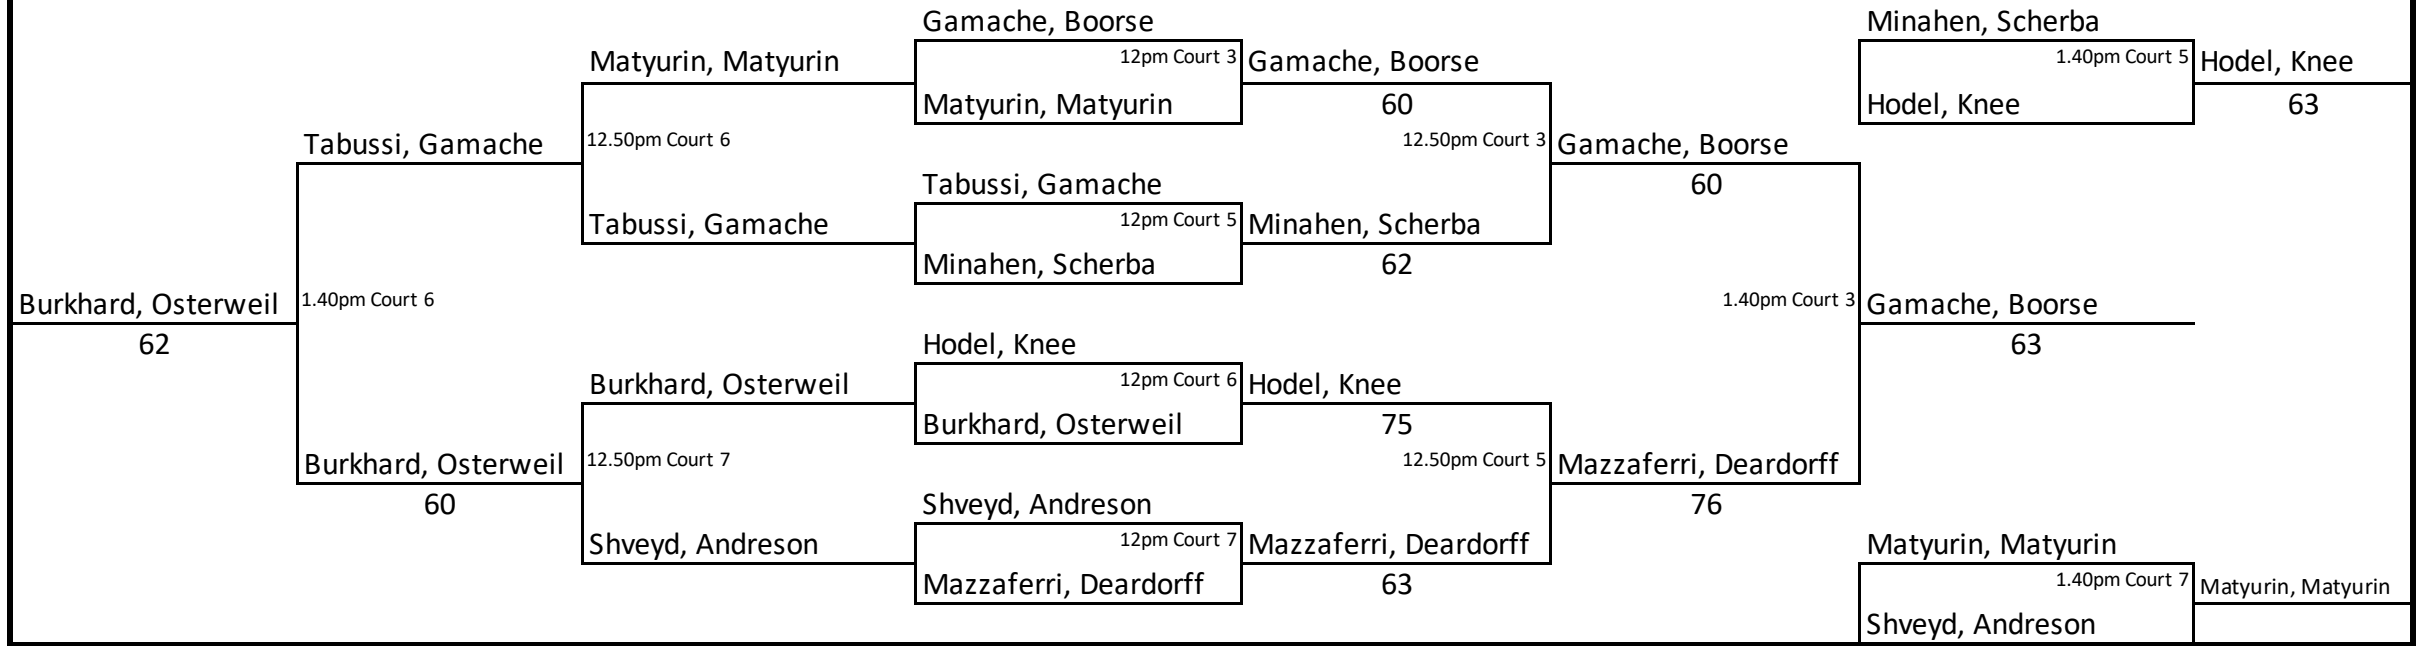

**GROUP NORTH**

**GROUP SOUTH**

**GROUP WEST**

**GROUP EAST**

Monash, See

12pm Court 2

Valente, Valente

Valente, Valente

64 26 64