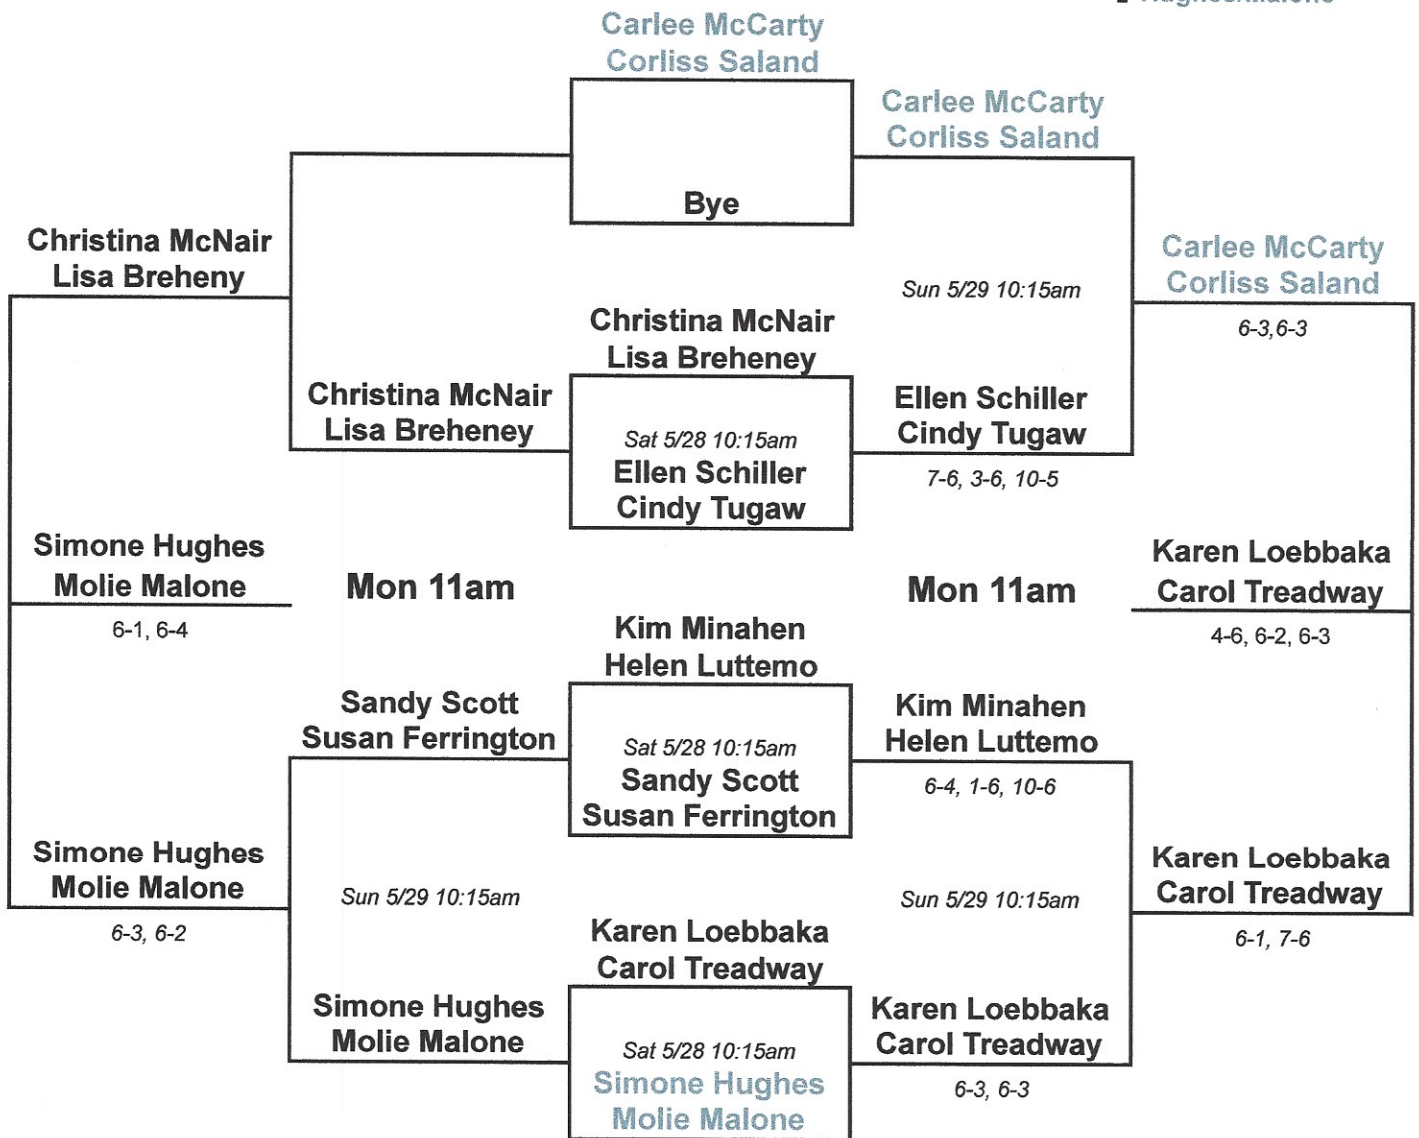

Imes Burrell MTC Memorial Tournament

Women's 3.5

SEEDS

- 1 McCarty/Saland
- 2 Hughes/Malone