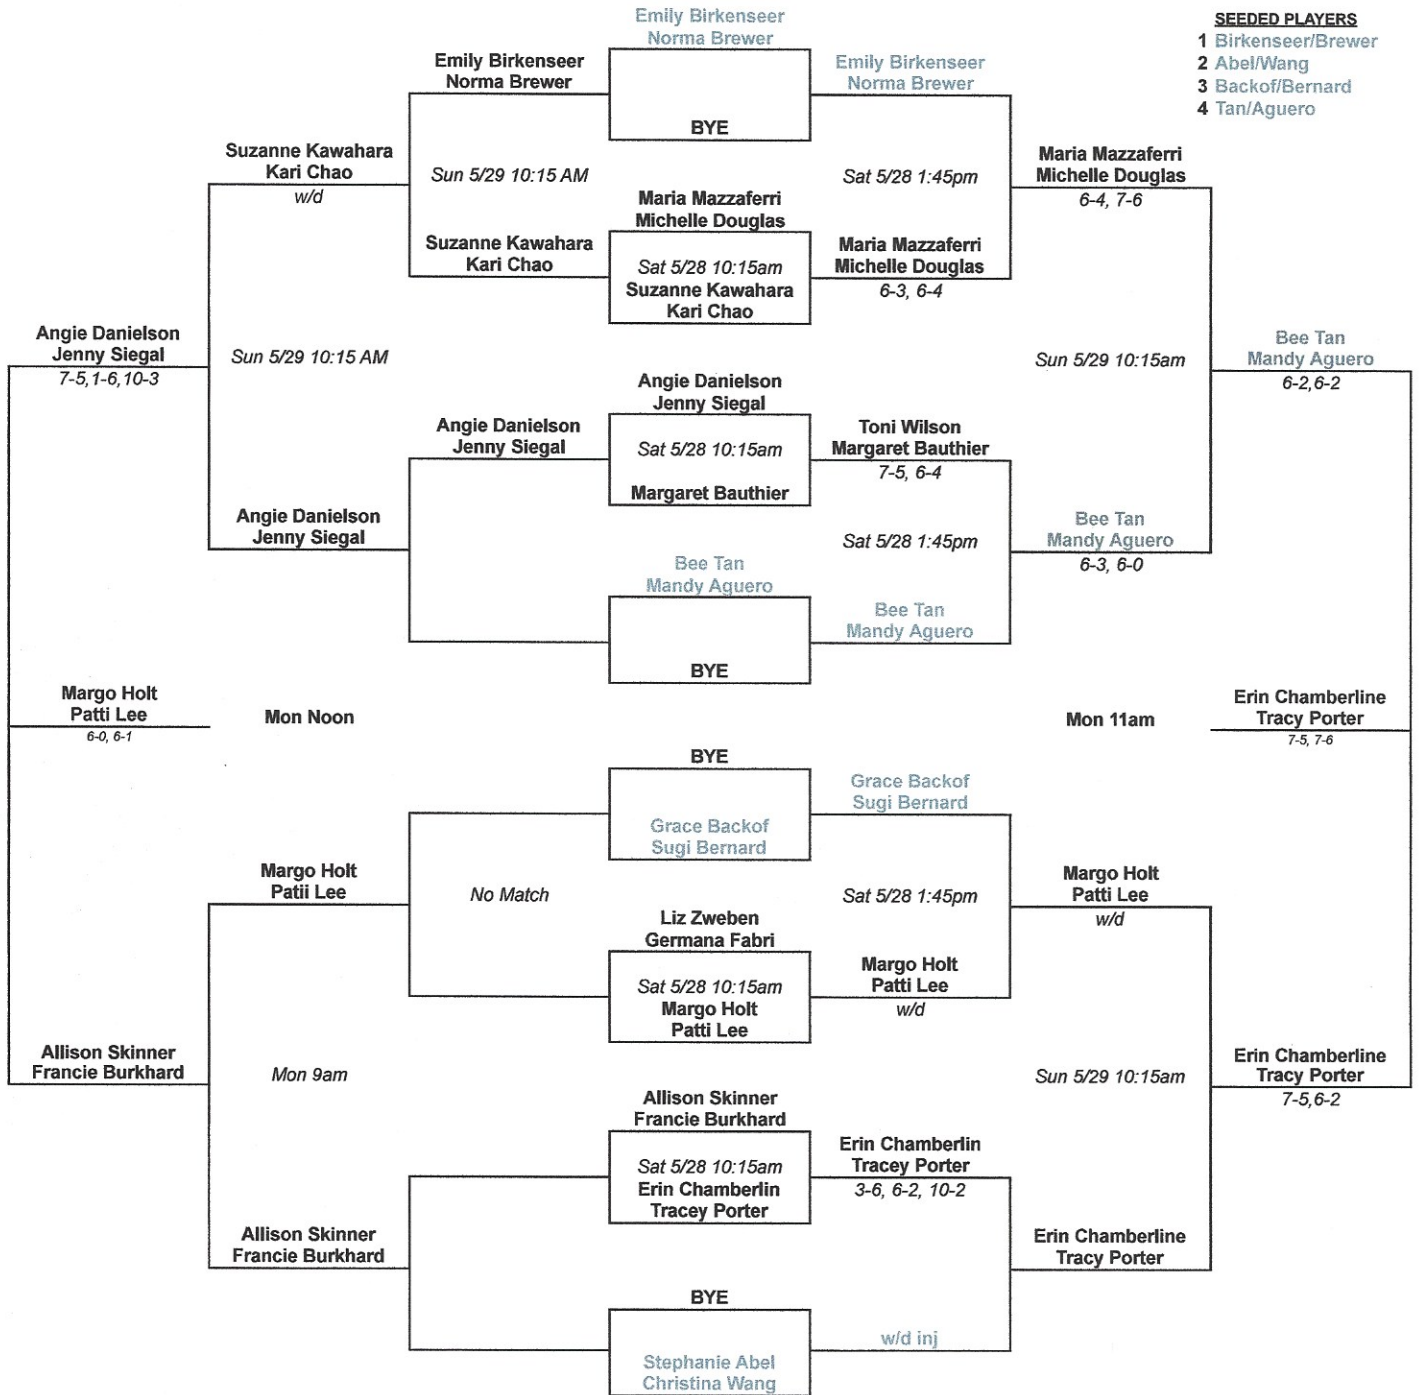

Holmes Burrell MTC Memorial Tournament Women's 4.0

1. **SEEDED PLAYERS**
   1 Birkenseer/Brewer
   2 Abel/Wang
   3 Backof/Bernard
   4 Tan/Aguero

This is the Control Sheet for:

4

Players or Fixed-Partner Teams

Event Name:	<i>Holmes Burrell MTC Memorial Tournament</i>
Flight:	<i>Women's 4.5 Doubles</i>
Day / Date:	
Time:	

Courts	

Number	Name of Player or Fixed-Partner Team
1	Sonnet McKinnon/Alexis Kirkland
2	Kristin Morrell/Chiaki Harrison
3	Elaine Kitano/Karla Boisvert
4	BYE

Start Time	
Round 1	Sat Noon
Round 2	Sun Noon
Round 3	Mon 11am

Holmes Burrell MTC Memorial Tournament Women's 4.5 Doubles

Type the rules and/or instructions in this box.

Round	CT	Start Time	Match Order	
1		Sat Noon	Sonnet McKinnon/Alexis Kirkland	VS Kristin Morrell/Chiaki Harrison
			Elaine Kitano/Karla Boisvert	VS BYE
2		Sun Noon	Kristin Morrell/Chiaki Harrison	VS Elaine Kitano/Karla Boisvert
			Sonnet McKinnon/Alexis Kirkland	VS BYE
3		Mon 11am	Elaine Kitano/Karla Boisvert	VS Sonnet McKinnon/Alexis Kirkland
			Kristin Morrell/Chiaki Harrison	VS BYE

SCORE SUMMARY

Women's 4.5 Doubles

Player or Team	RND-1	RND-2	RND-3	TOTAL	PLACE
Sonnet McKinnon/Alexis Kirkland	7-5, 7-5	Bye	6-2, 6-2		1
Kristin Morrell/Chiaki Harrison	5-7, 5-7	6-2, 6-2	Bye		2
Elaine Kitano/Karla Boisvert	Bye	2-6, 2-6	2-6, 2-6		3
BYE