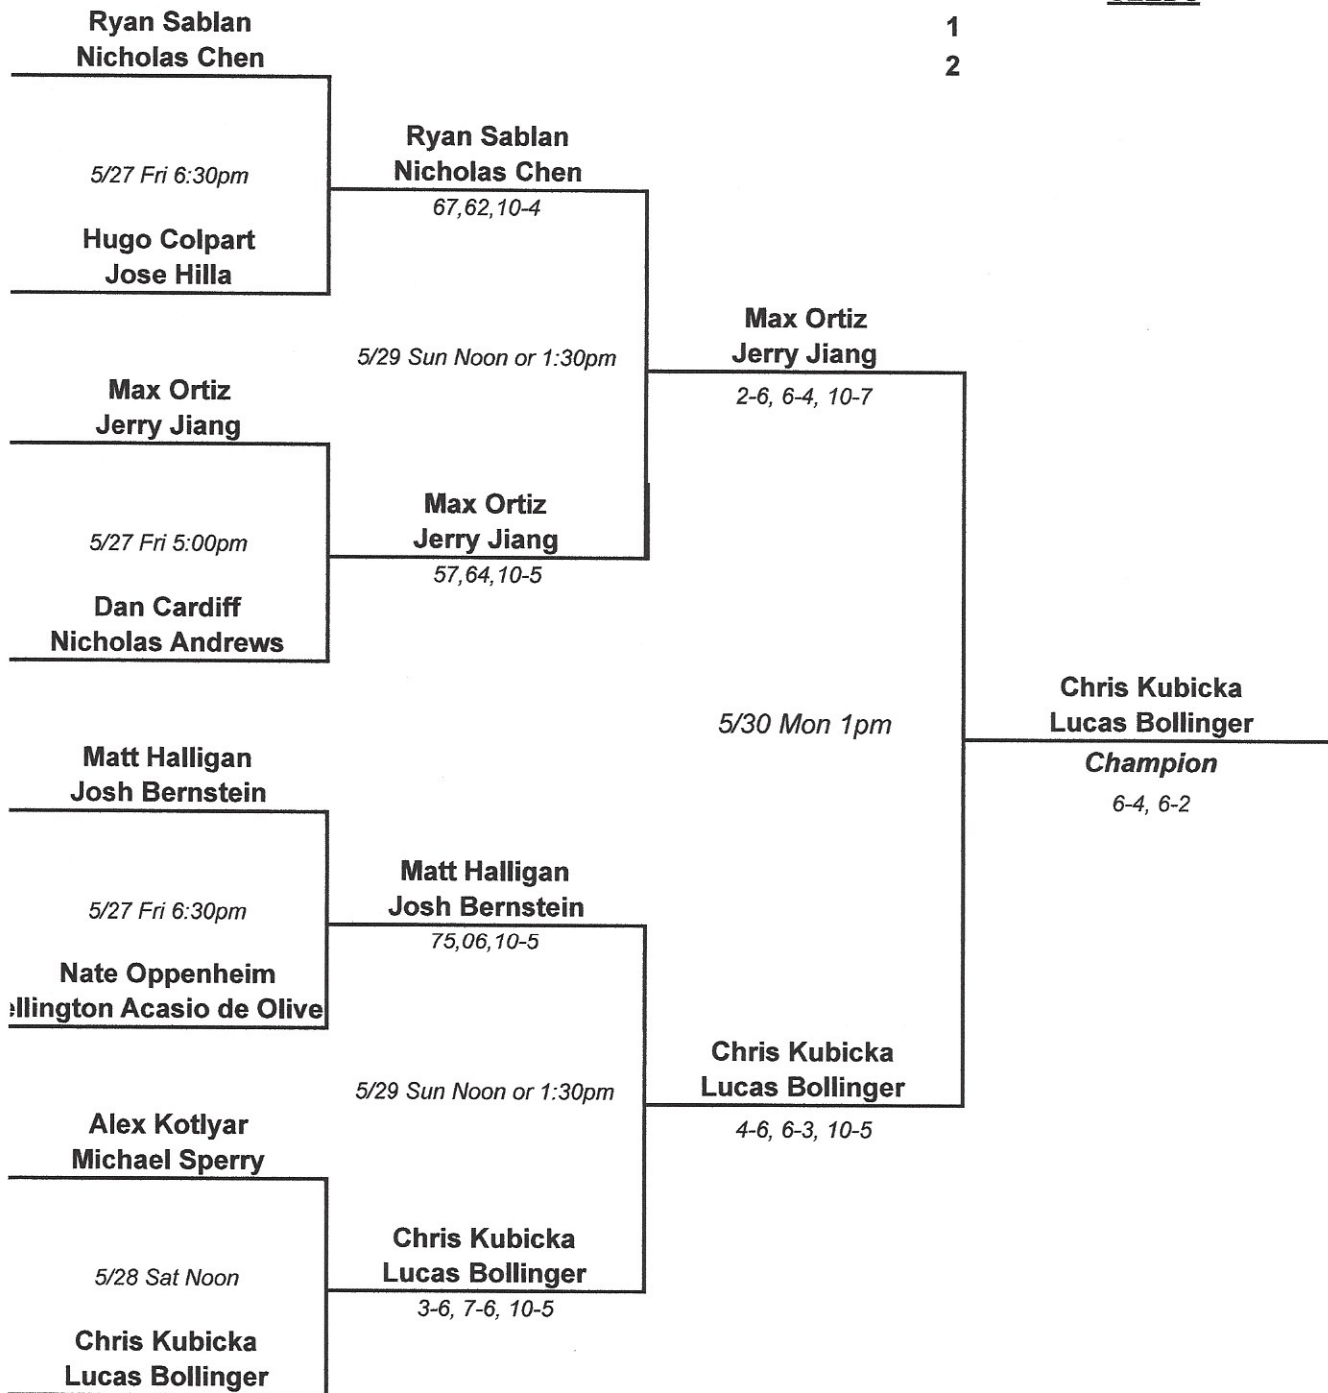

Jeff Birkenseer Golden Gate Sotheby's Men's Open Doubles

SEEDS