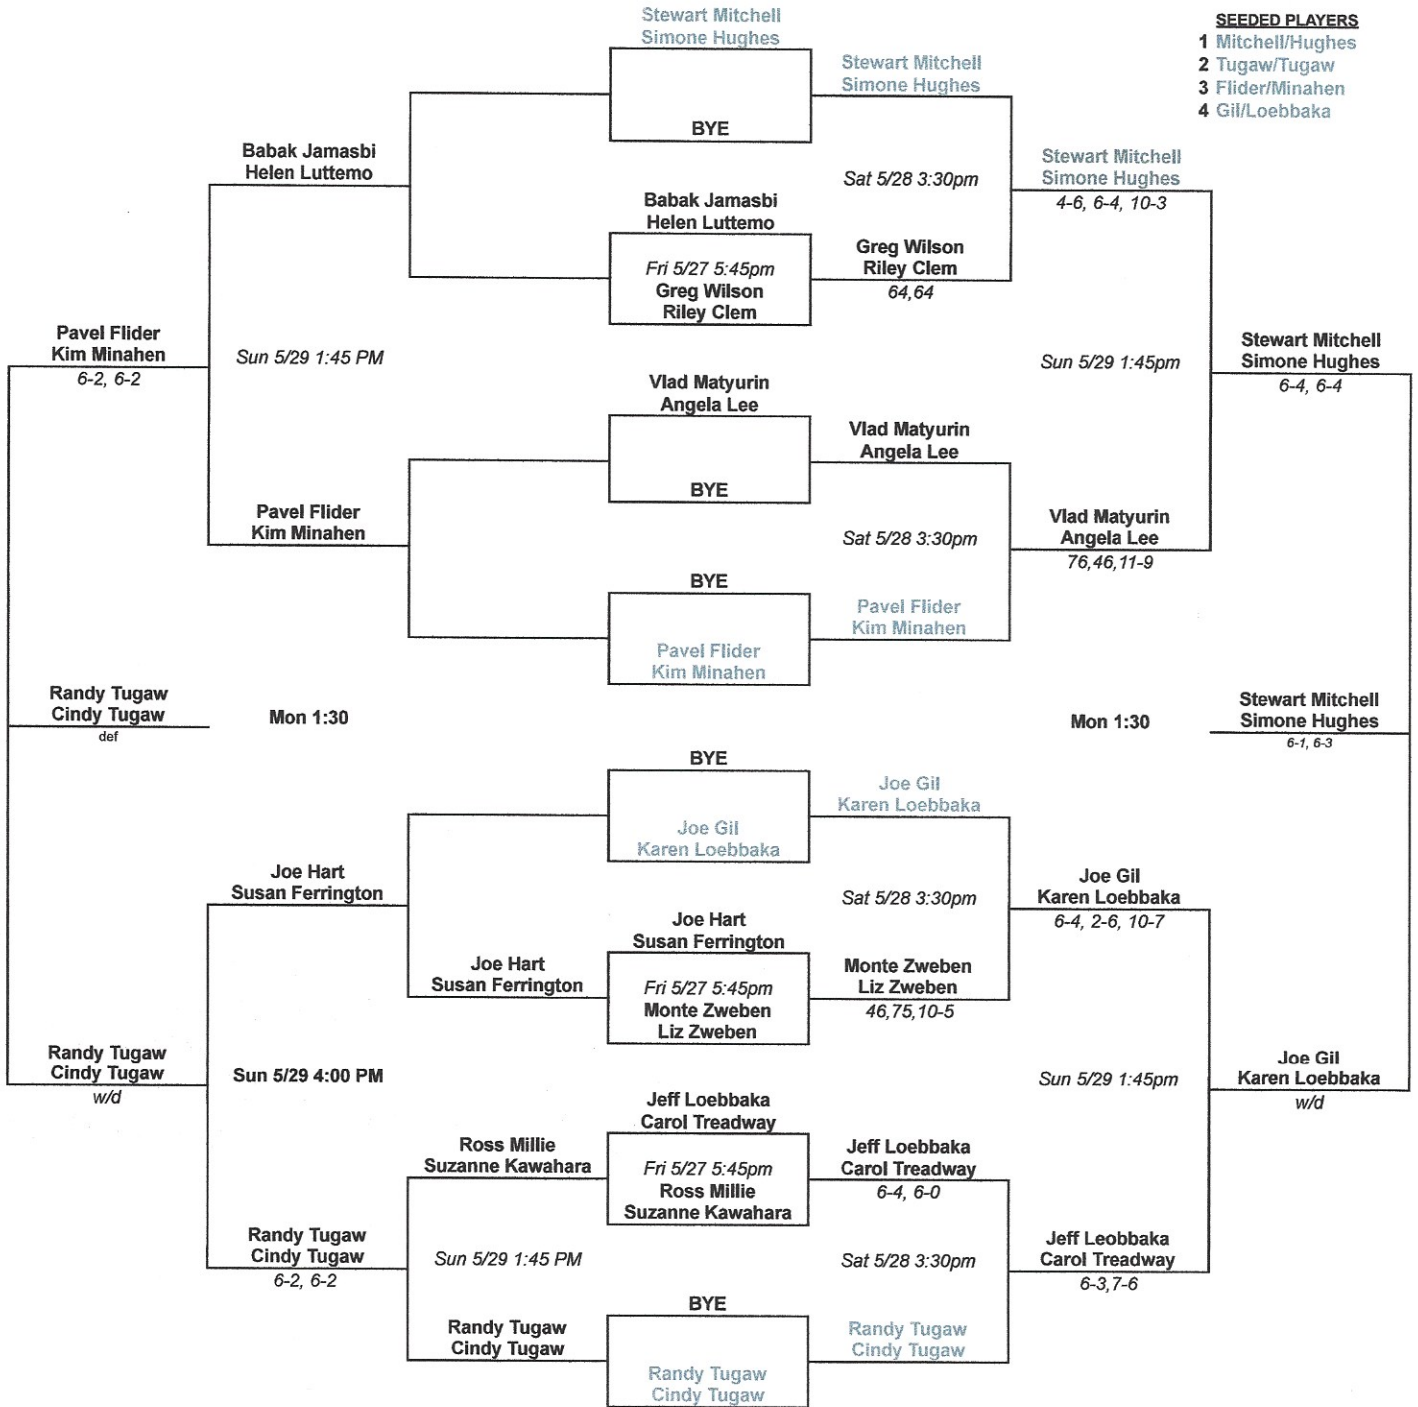

James Burrell MTC Memorial Tournament

3.0 Mixed

SEEDS

- 1 Kirkland/Blevins
- 2 Morrell/Cohen

Holmes Burrell MTC Memorial Tournament

Mixed 3.5

SEEDED PLAYERS

- 1 Mitchell/Hughes
- 2 Tugaw/Tugaw
- 3 Flider/Minahen
- 4 Gil/Loebbaka