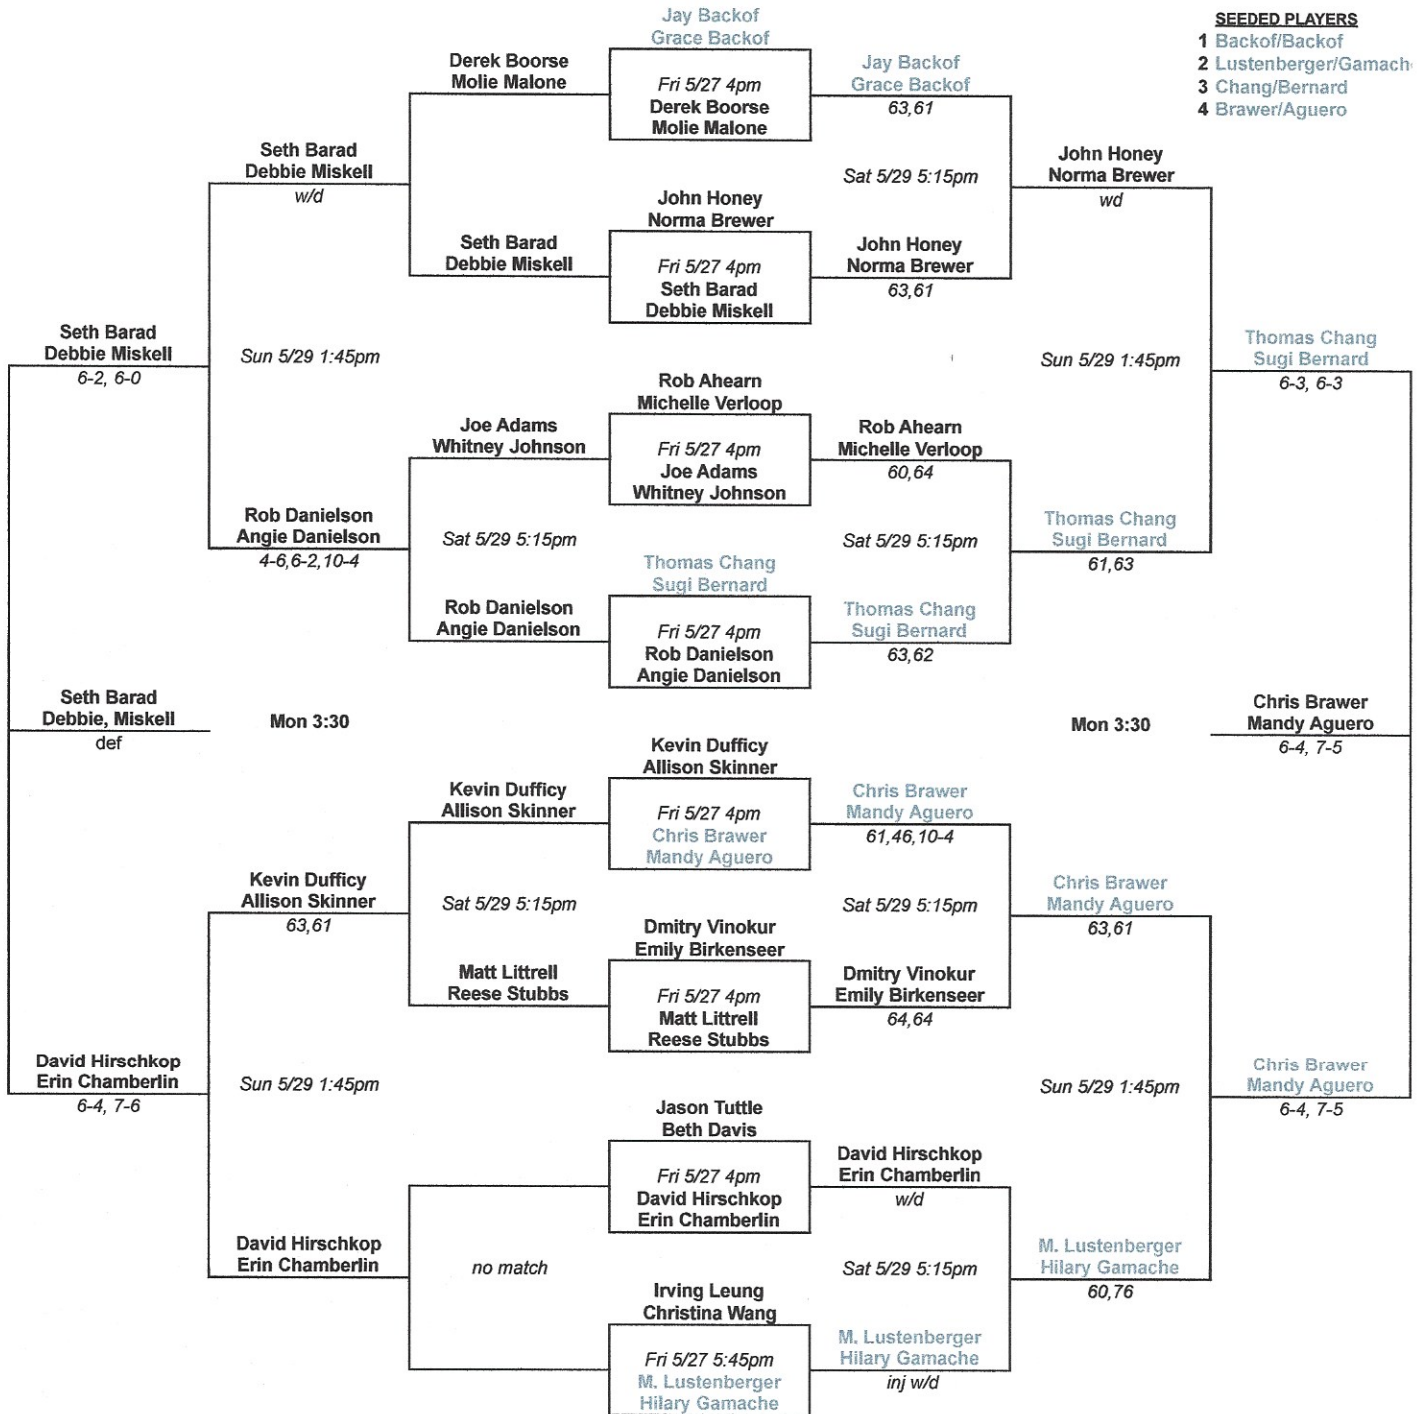

Holmes Burrell MTC Memorial Tournament

4.0 Mixed Doubles

1. **SEEDED PLAYERS**
   1 Backof/Backof
   2 Lustenberger/Gamache
   3 Chang/Bernard
   4 Brawer/Aguero