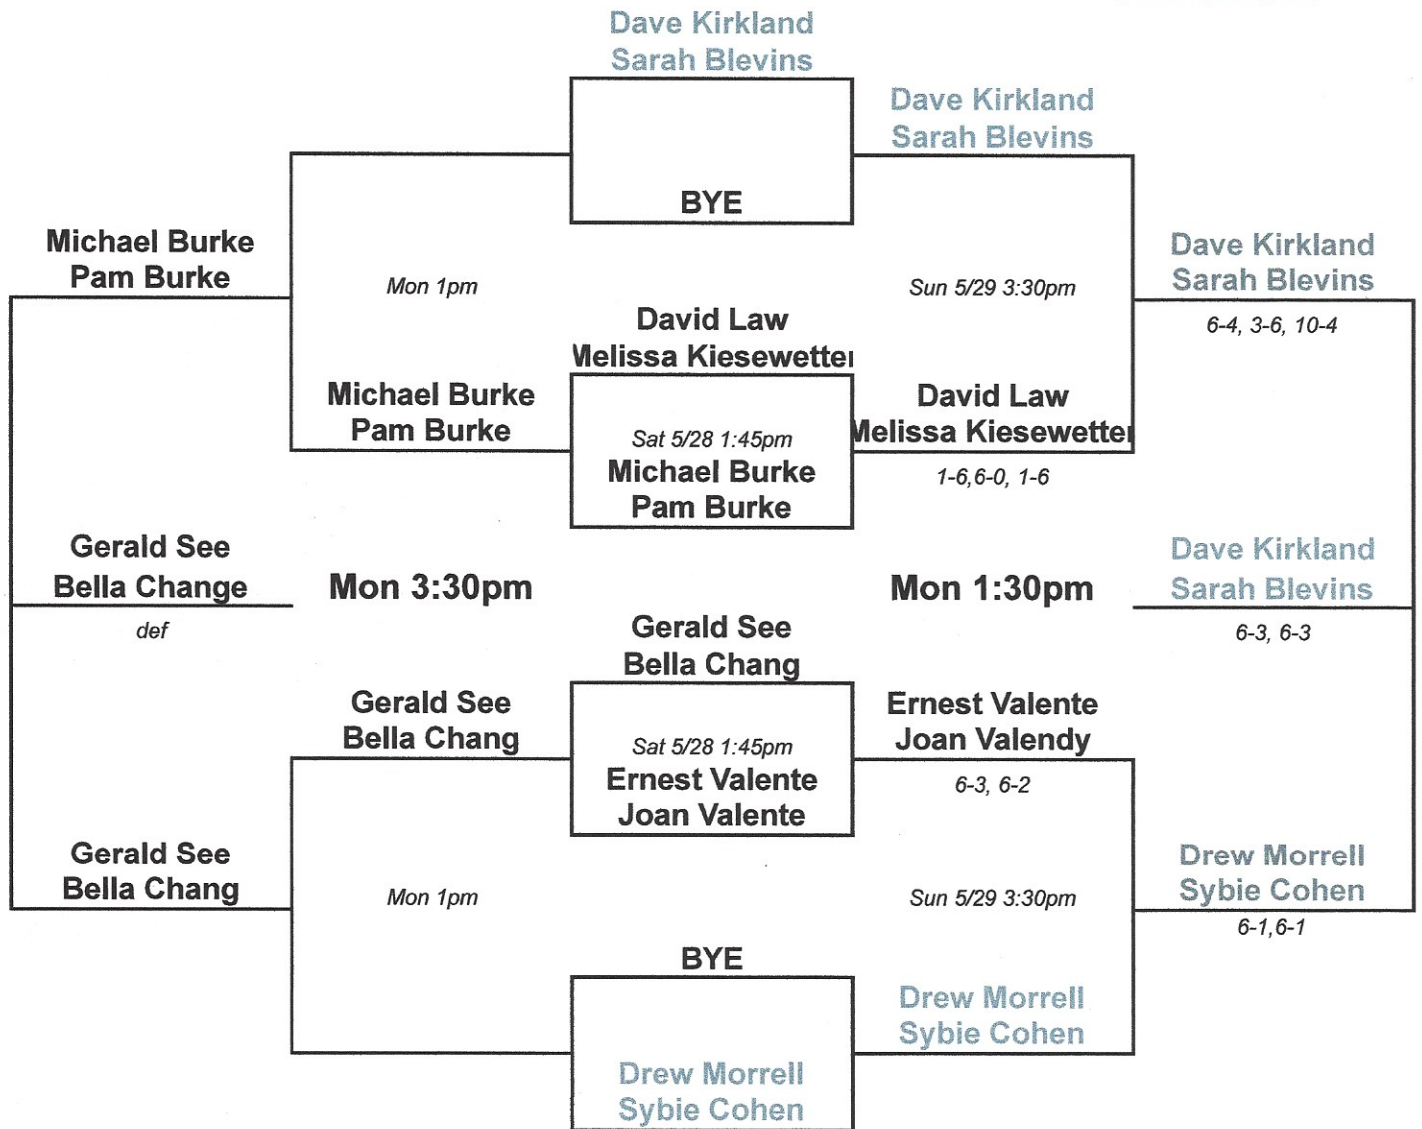

This is the Control Sheet for:

4

Players or Fixed-Partner Teams

Event Name:	<i>Holmes Burrell MTC Memorial Tournament</i>
Flight:	<i>Women's 4.5 Doubles</i>
Day / Date:	
Time:	

Courts	

Number	Name of Player or Fixed-Partner Team
1	Sonnet McKinnon/Alexis Kirkland
2	Kristin Morrell/Chiaki Harrison
3	Elaine Kitano/Karla Boisvert
4	BYE

Start Time	
Round 1	Sat Noon
Round 2	Sun Noon
Round 3	Mon 11am

Holmes Burrell MTC Memorial Tournament Women's 4.5 Doubles

Type the rules and/or instructions in this box.

Round	CT	Start Time	Match Order	
1		Sat Noon	Sonnet McKinnon/Alexis Kirkland	VS Kristin Morrell/Chiaki Harrison
			Elaine Kitano/Karla Boisvert	VS BYE
2		Sun Noon	Kristin Morrell/Chiaki Harrison	VS Elaine Kitano/Karla Boisvert
			Sonnet McKinnon/Alexis Kirkland	VS BYE
3		Mon 11am	Elaine Kitano/Karla Boisvert	VS Sonnet McKinnon/Alexis Kirkland
			Kristin Morrell/Chiaki Harrison	VS BYE

SCORE SUMMARY

Women's 4.5 Doubles

Player or Team	RND-1	RND-2	RND-3	TOTAL	PLACE
Sonnet McKinnon/Alexis Kirkland	7-5, 7-5	Bye	6-2, 6-2		1
Kristin Morrell/Chiaki Harrison	5-7, 5-7	6-2, 6-2	Bye		2
Elaine Kitano/Karla Boisvert	Bye	2-6, 2-6	2-6, 2-6		3
BYE					

James Burrell MTC Memorial Tournament

3.0 Mixed

SEEDS

- 1 Kirkland/Blevins
- 2 Morrell/Cohen