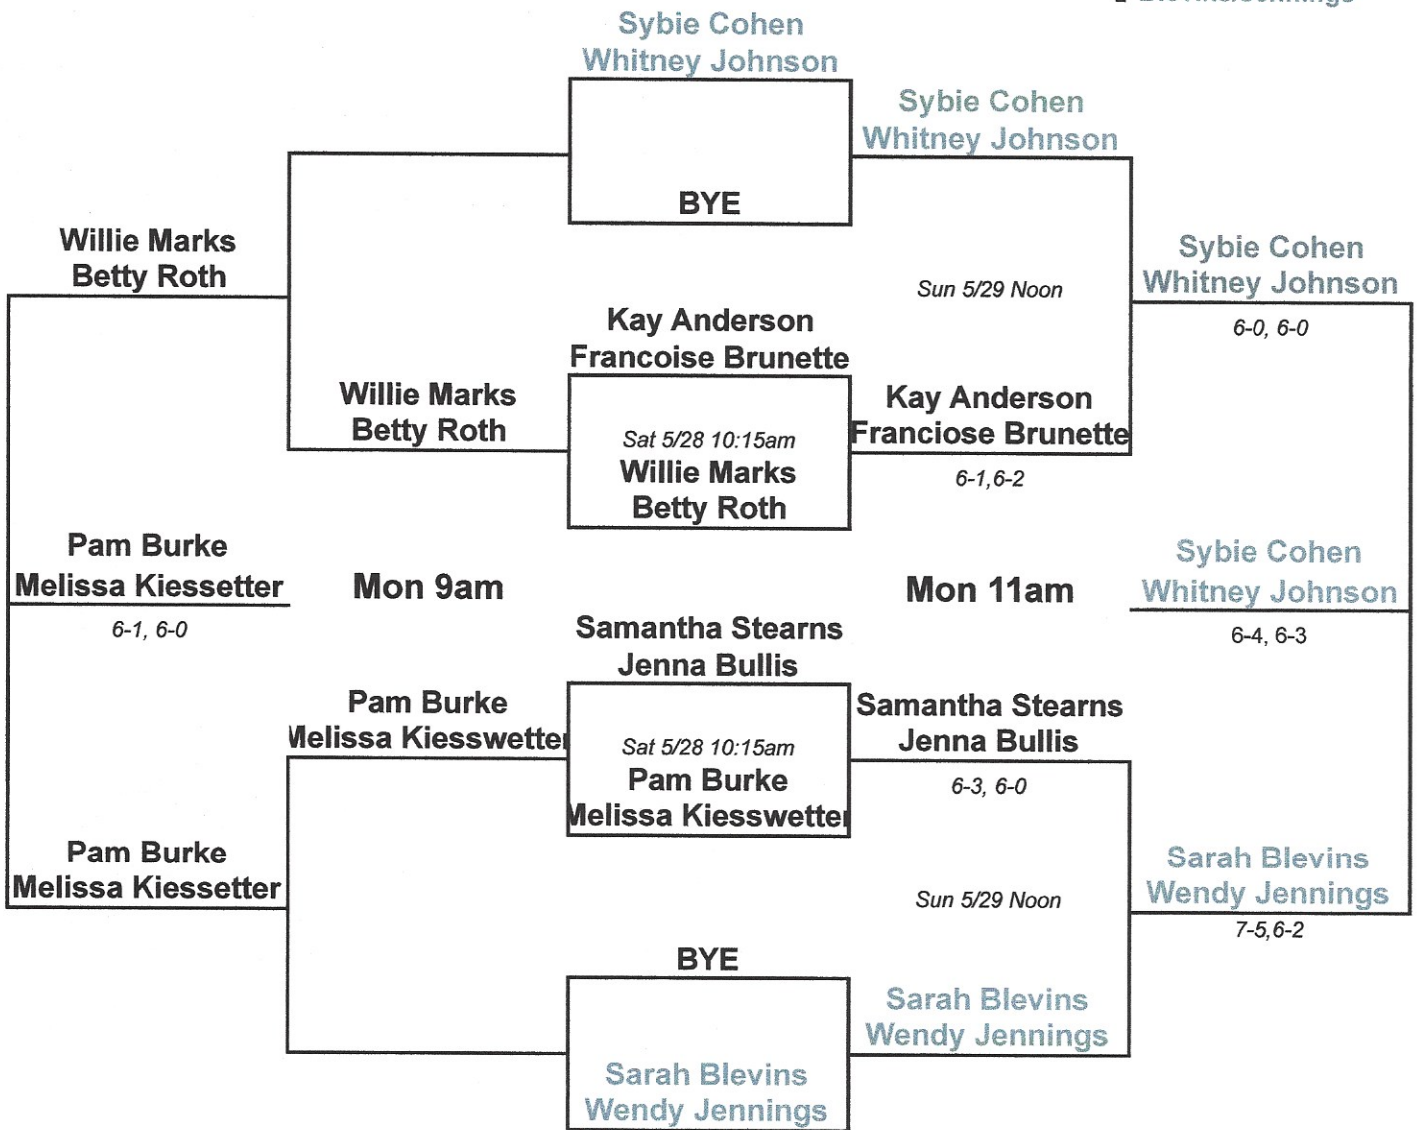

Jeff Birkenseer Golden Gate Sotheby's Men's Open Doubles

SEEDS

James Burrell MTC Memorial Tournament

Women's 3.0

SEEDS

- 1 Cohen/Johnson
- 2 Blevins/Jennings

Imes Burrell MTC Memorial Tournament

Women's 3.5