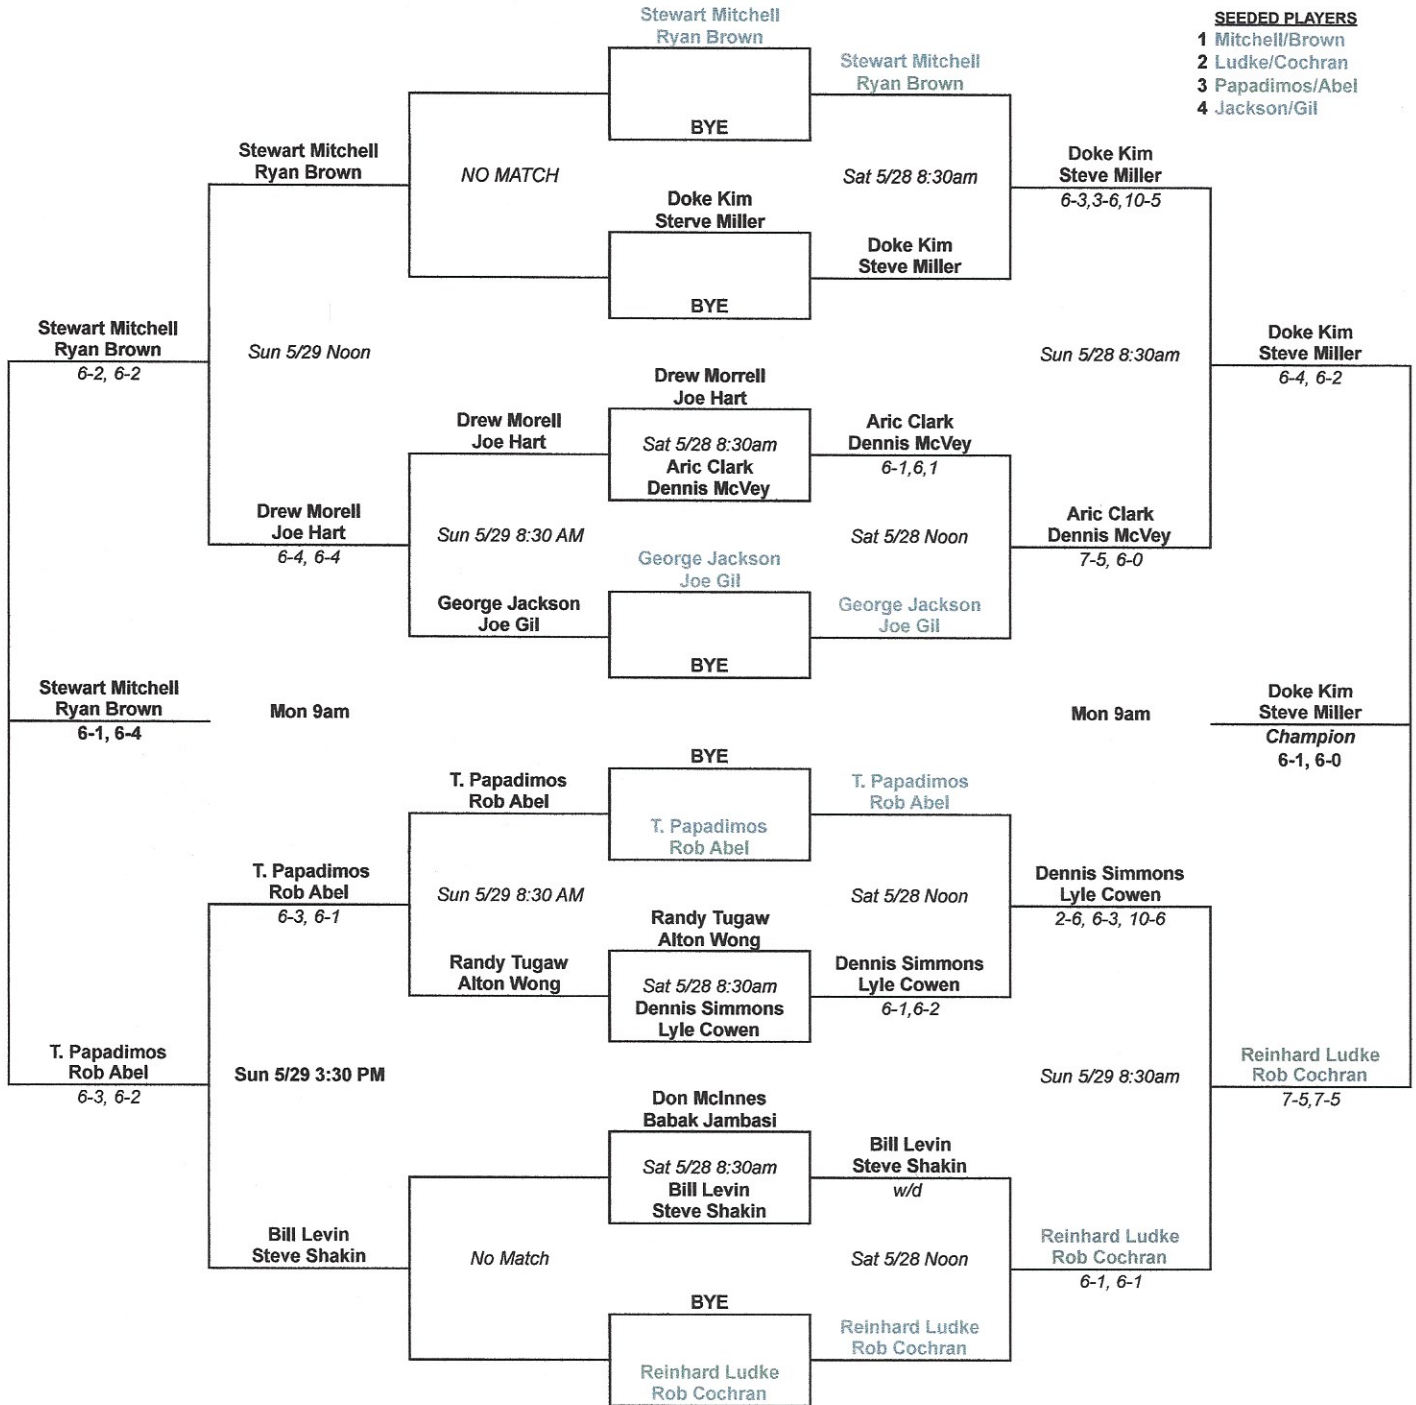

This is the Control Sheet for:

4

Players or Fixed-Partner Teams

Event Name:	<i>Holmes Burrell MTC Memorial Tournament</i>
Flight:	<i>Men's 3.0 Doubles</i>
Day / Date:	
Time:	

Courts	

Number	Name of Player or Fixed-Partner Team
1	Michael Burke/Fred Saland
2	Dave Kirkland/Gerald See
3	David Law/Gene Nishinaga
4	BYE

Start Time	
Round 1	Sat 8:30
Round 2	Sun Noon
Round 3	Mon 9am

es Burrell MTC Memorial Tourna Men's 3.0 Doubles

Type the rules and/or instructions in this box.

Round	CT	Start Time	Match Order	
1		Sat 8:30	Michael Burke/Fred Saland	VS Dave Kirkland/Gerald See
			David Law/Gene Nishinaga	VS BYE
2		Sun Noon	Dave Kirkland/Gerald See	VS David Law/Gene Nishinaga
			Michael Burke/Fred Saland	VS BYE
3		Mon 9am	David Law/Gene Nishinaga	VS Michael Burke/Fred Saland
			Dave Kirkland/Gerald See	VS BYE

SCORE SUMMARY

Men's 3.0 Doubles

<i>Player or Team</i>	RND-1	RND-2	RND-3	TOTAL	PLACE
Michael Burke/Fred Saland	6-3,6-2	Bye	5-7, 2-6		2
Dave Kirkland/Gerald See	3-6,2-6	4-6, 0-6	Bye		3
David Law/Gene Nishinaga	Bye	6-4, 6-0	7-5, 6-2		1
BYE					

Holmes Burrell MTC Memorial Tournament

Men's 3.5

SEEDED PLAYERS

- 1 Mitchell/Brown
- 2 Ludke/Cochran
- 3 Papadimos/Abel
- 4 Jackson/Gil