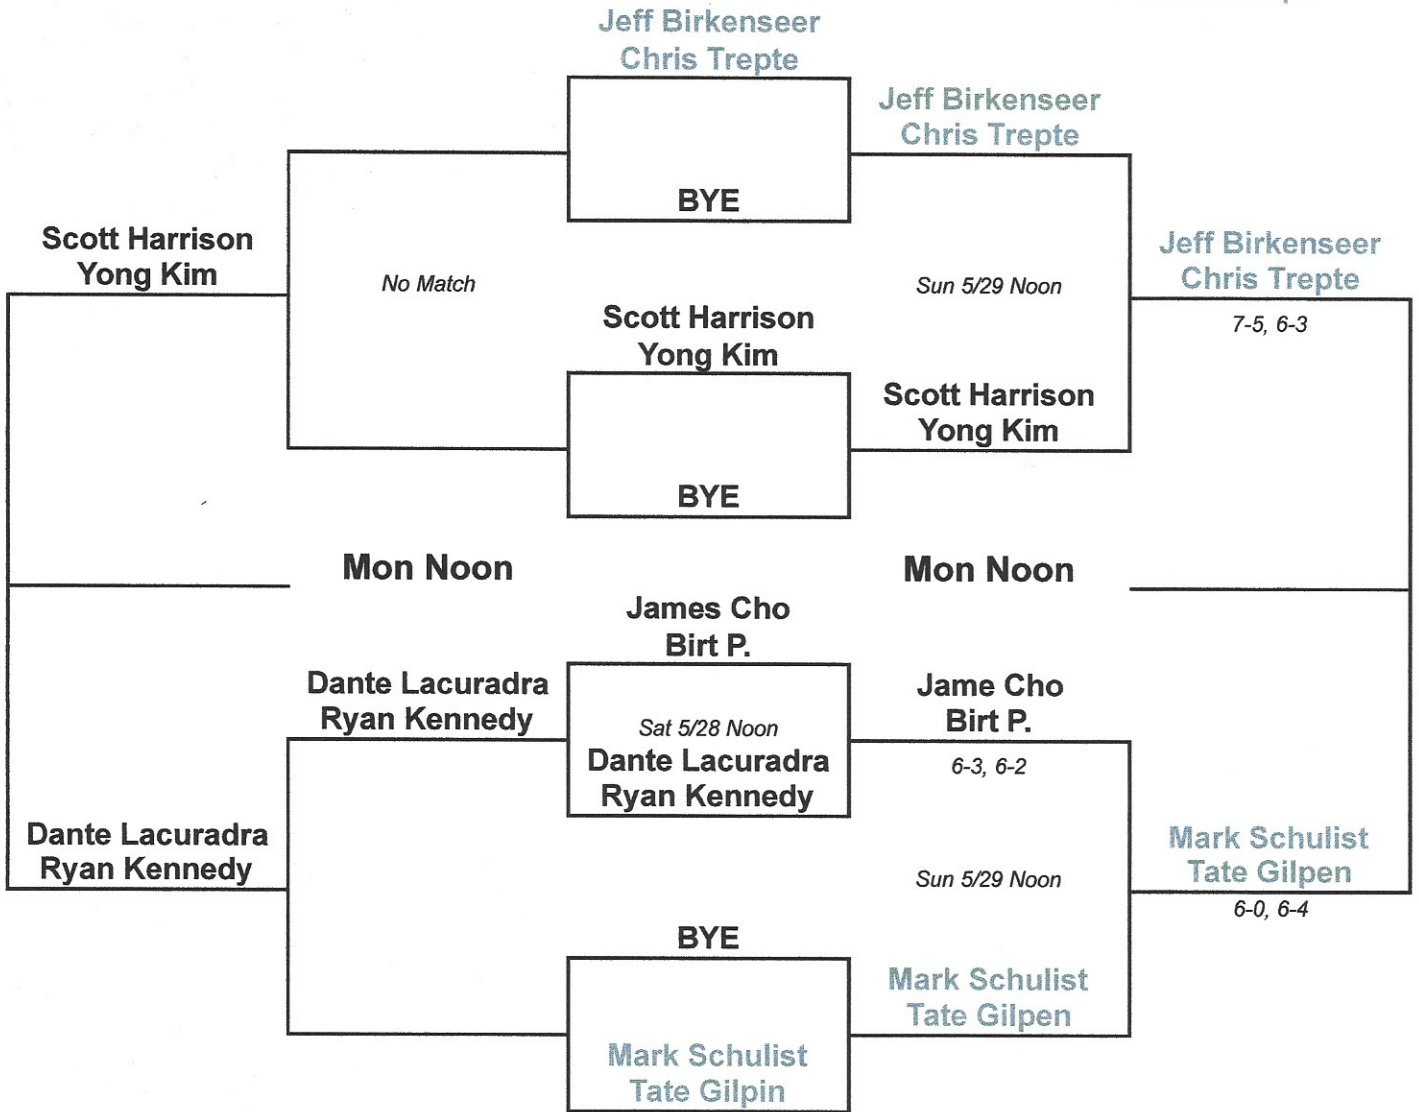

Imes Burrell MTC Memorial Tournament

Men's 4.5

SEEDS

- 1 Birkenseer/Trepte
- 2 Schulist/Gilpin